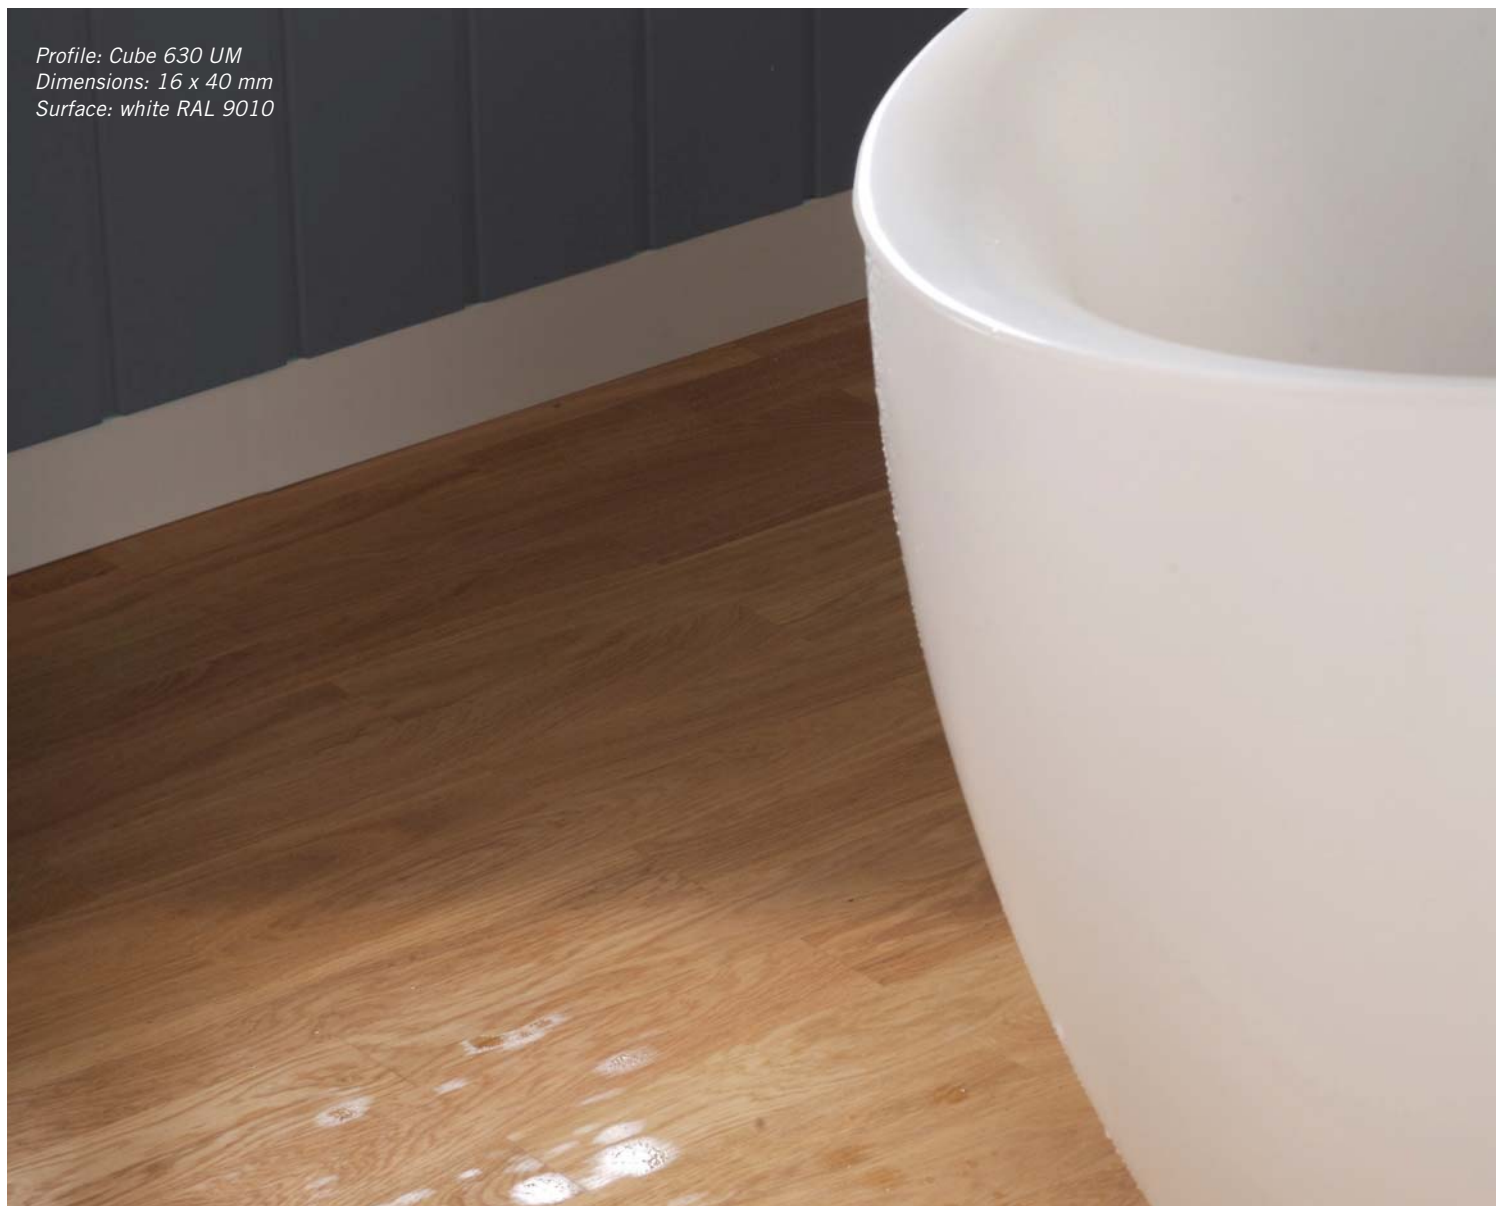

Profile: Cube 630 UM
Dimensions: 16 x 40 mm
Surface: white RAL 9010